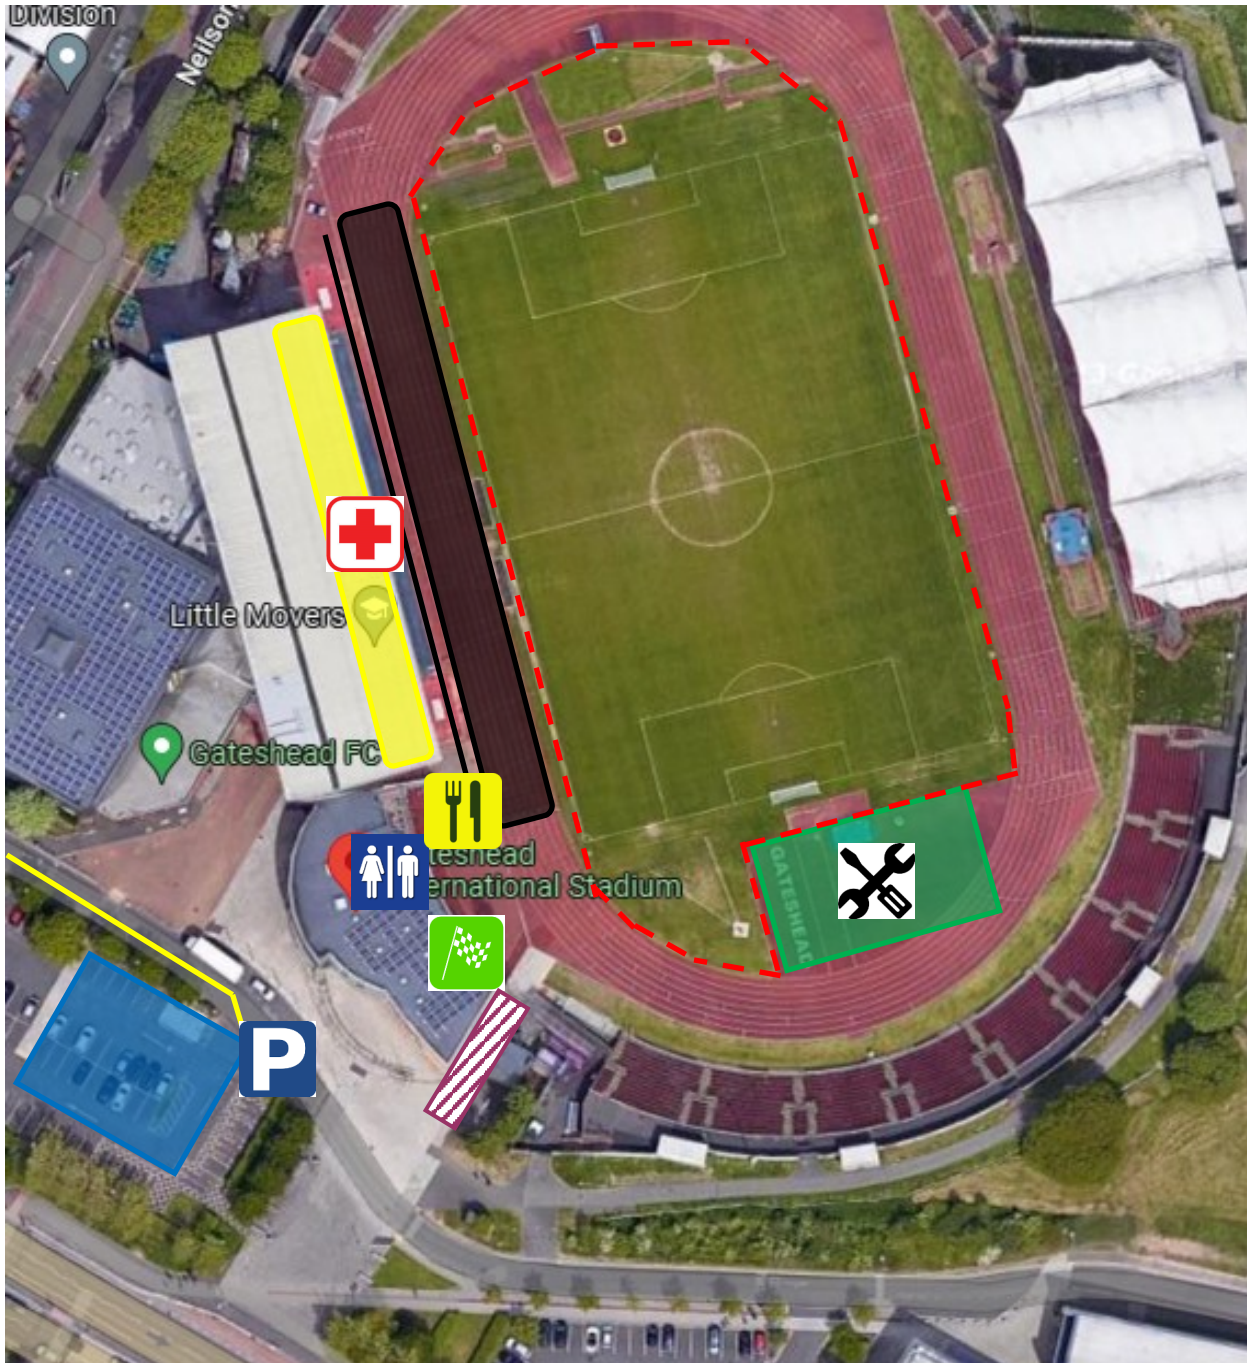

-  Main Gate
-  Parking Attendant
-  On Site Route
-  No Cross Line
-  Track Layout
-  Parking

Car Park A only to be used by people arriving by car, and also the Goblin drop-off area.

Car Park B is for coaches and minibuses.

Please do not block the road.

-  Parking Attendant
-  Race Admin
-  First Aid
-  Catering
-  Toilets
-  Scrutineering
-  Paddocks
-  Parking
-  Track
-  Spectator
-  Do Not Cross
-  On Site Route
-  Drop off