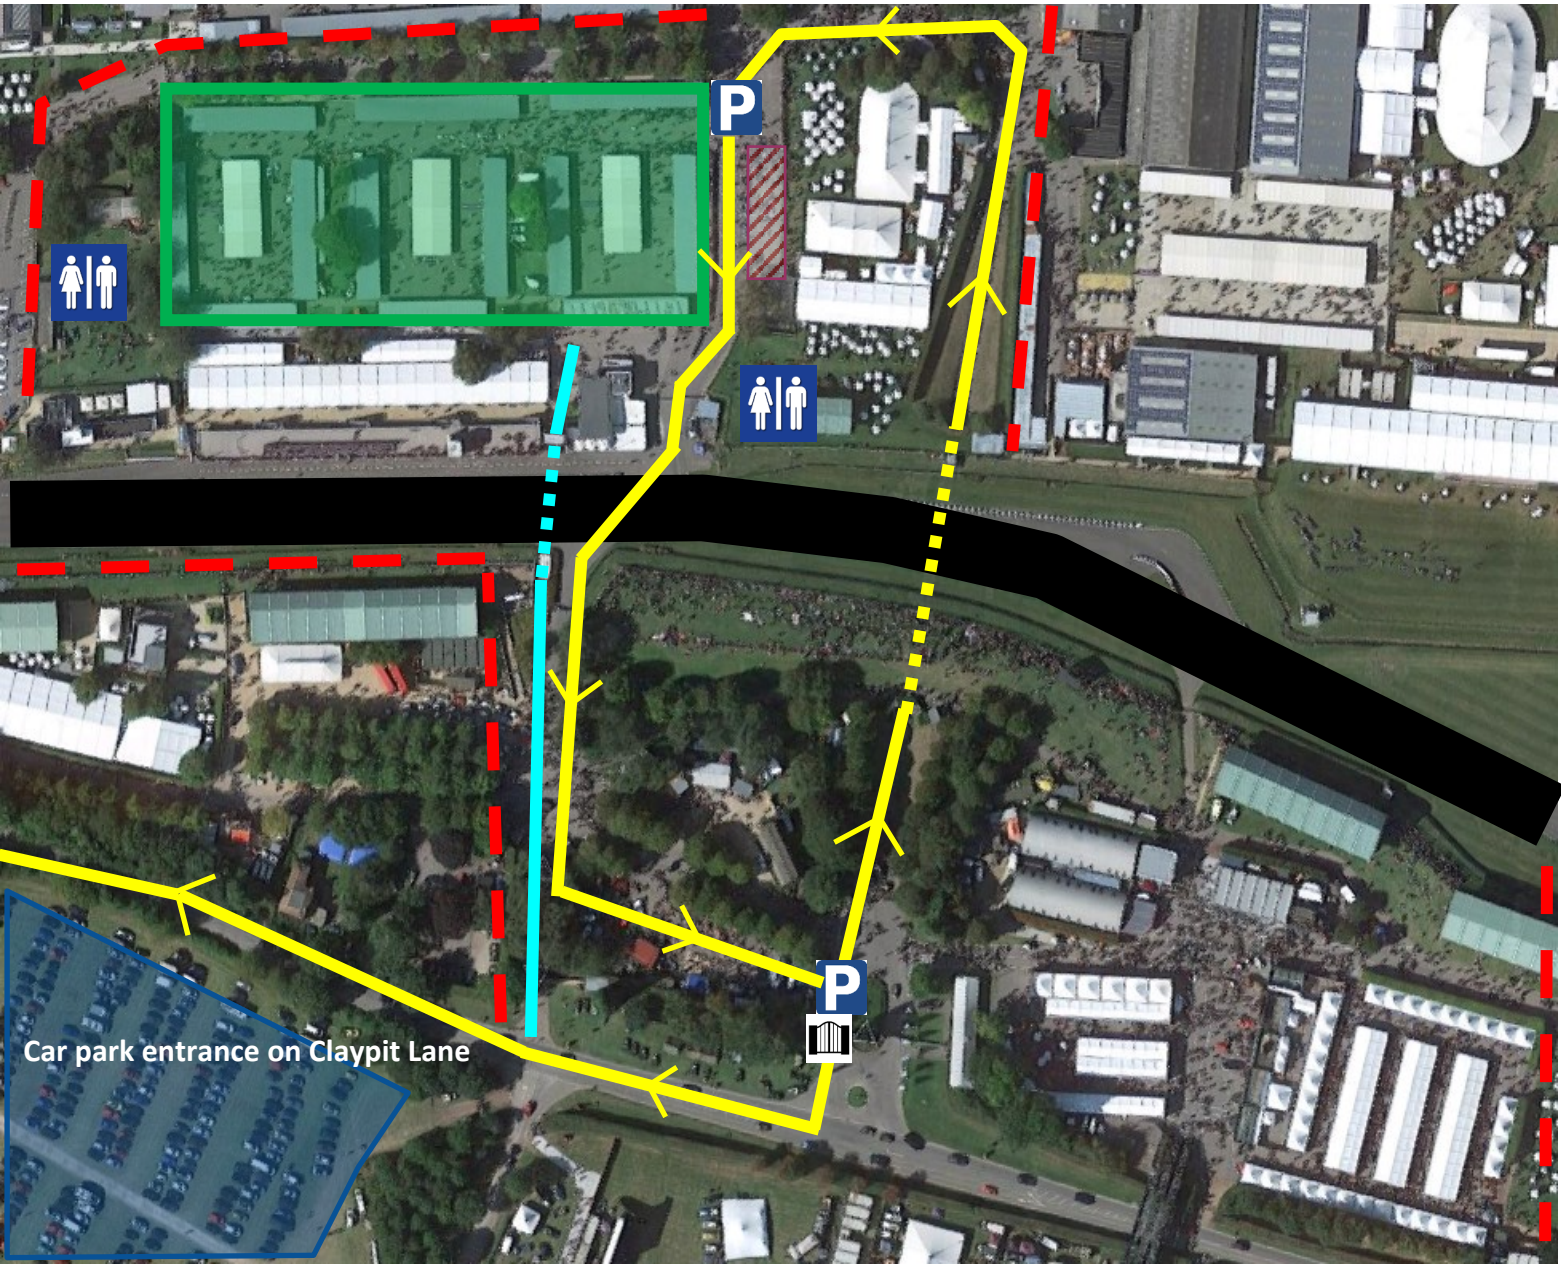

2023 Goodwood Gathering
of Goblins venue layout

-  Main
-  Parking Attendant
-  Paddock
-  Toilets
-  Track
-  Spectator Parking
-  On Site Route
-  Pedestrian route
-  Do Not Cross
-  Drop off

Car park entrance on Claypit Lane

 Paddock

 Toilets

 Scrutineering

 Race Admin

 Spectator Zone

 Catering

 First Aid

Slalom

Drag

Sprint →

Pit stop challenge

**Lap of Champions and High Mileage
Heroes race**