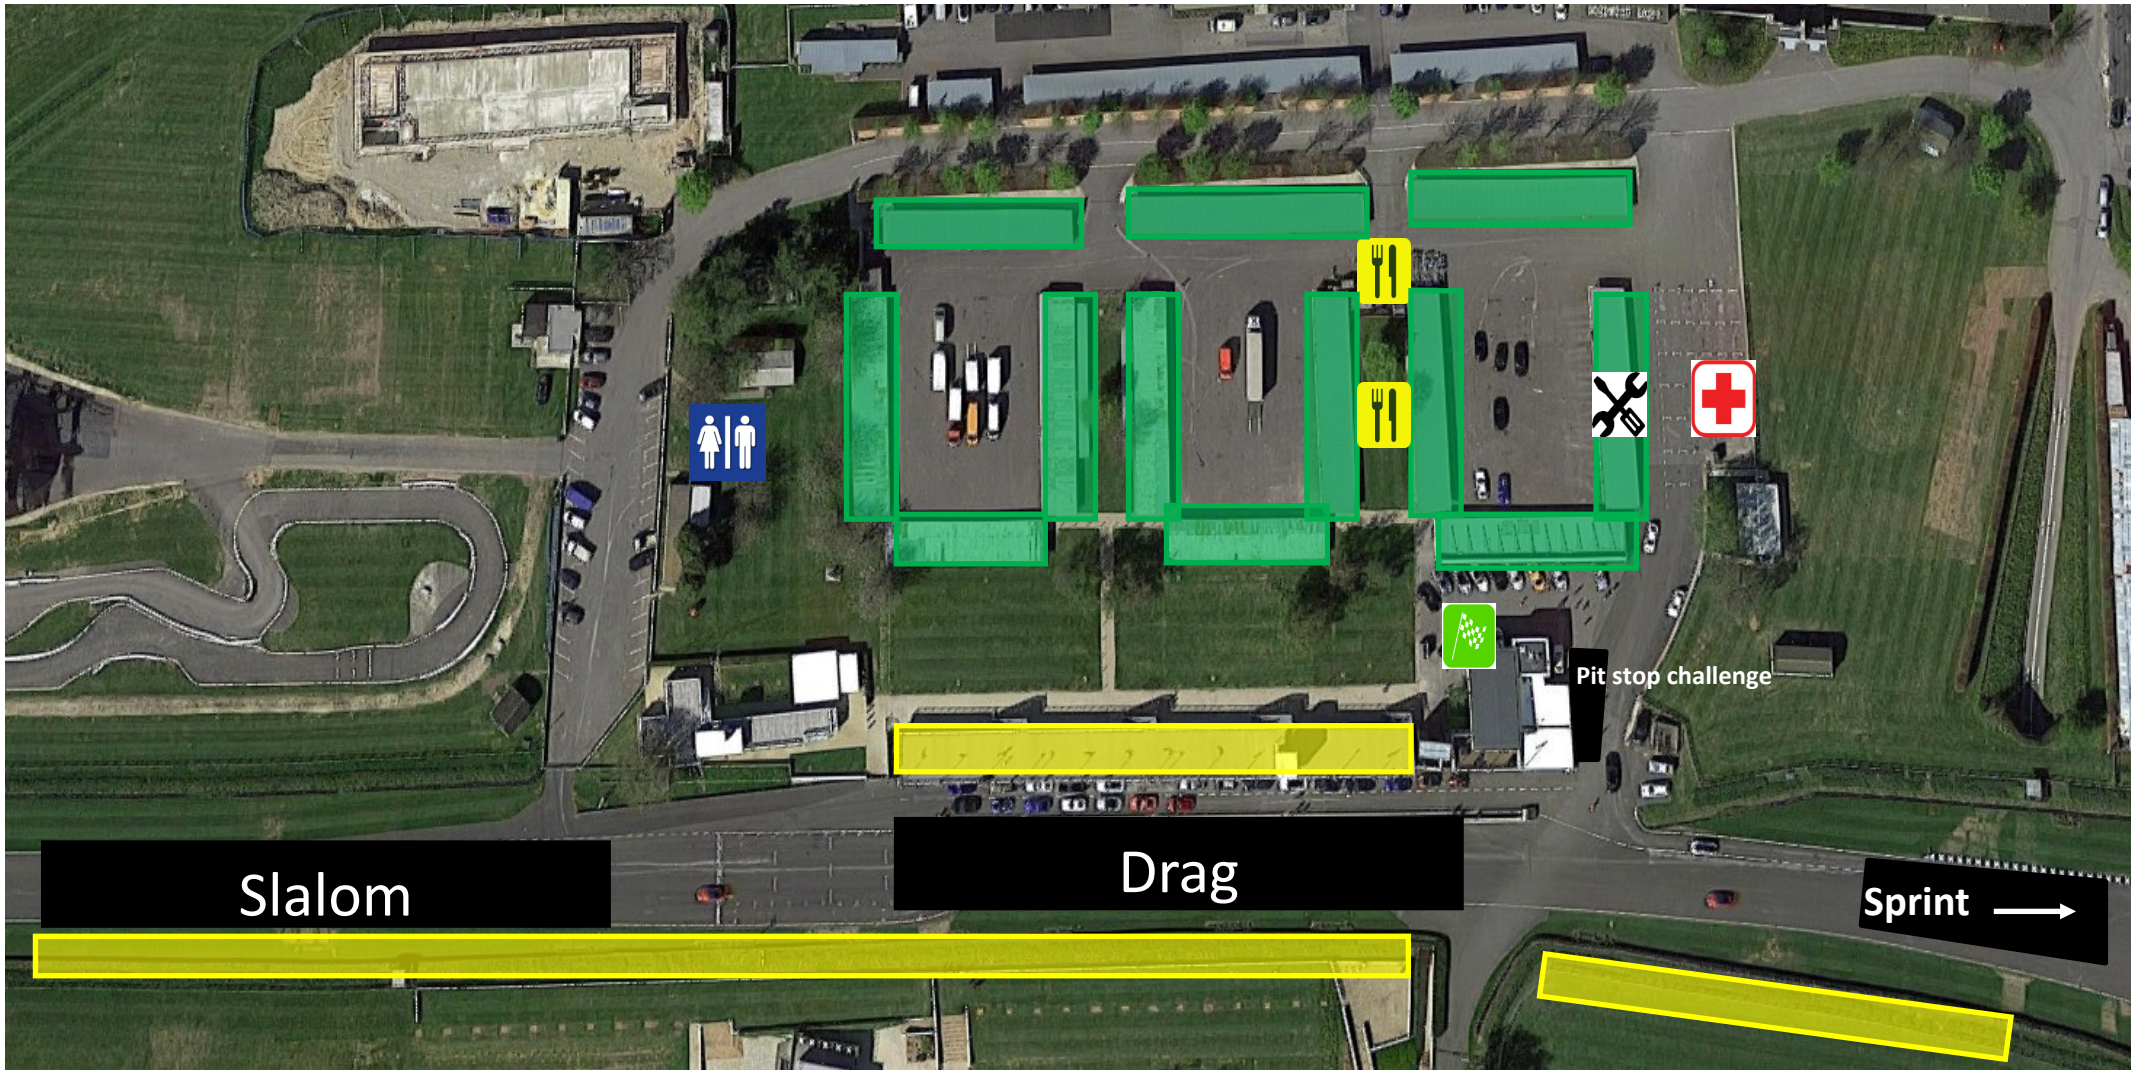

2023 Goodwood Gathering
of Goblins venue layout

-  Main
-  Parking Attendant
-  Paddock
-  Toilets
-  Track
-  Spectator Parking
-  On Site Route
-  Pedestrian route
-  Do Not Cross
-  Drop off

Car park entrance on Claypit Lane

 Paddock

 Toilets

 Scrutineering

 Race Admin

 Spectator Zone

 Catering

 First Aid

Slalom

Drag

Sprint →

Pit stop challenge

**Lap of Champions and High Mileage
Heroes race**