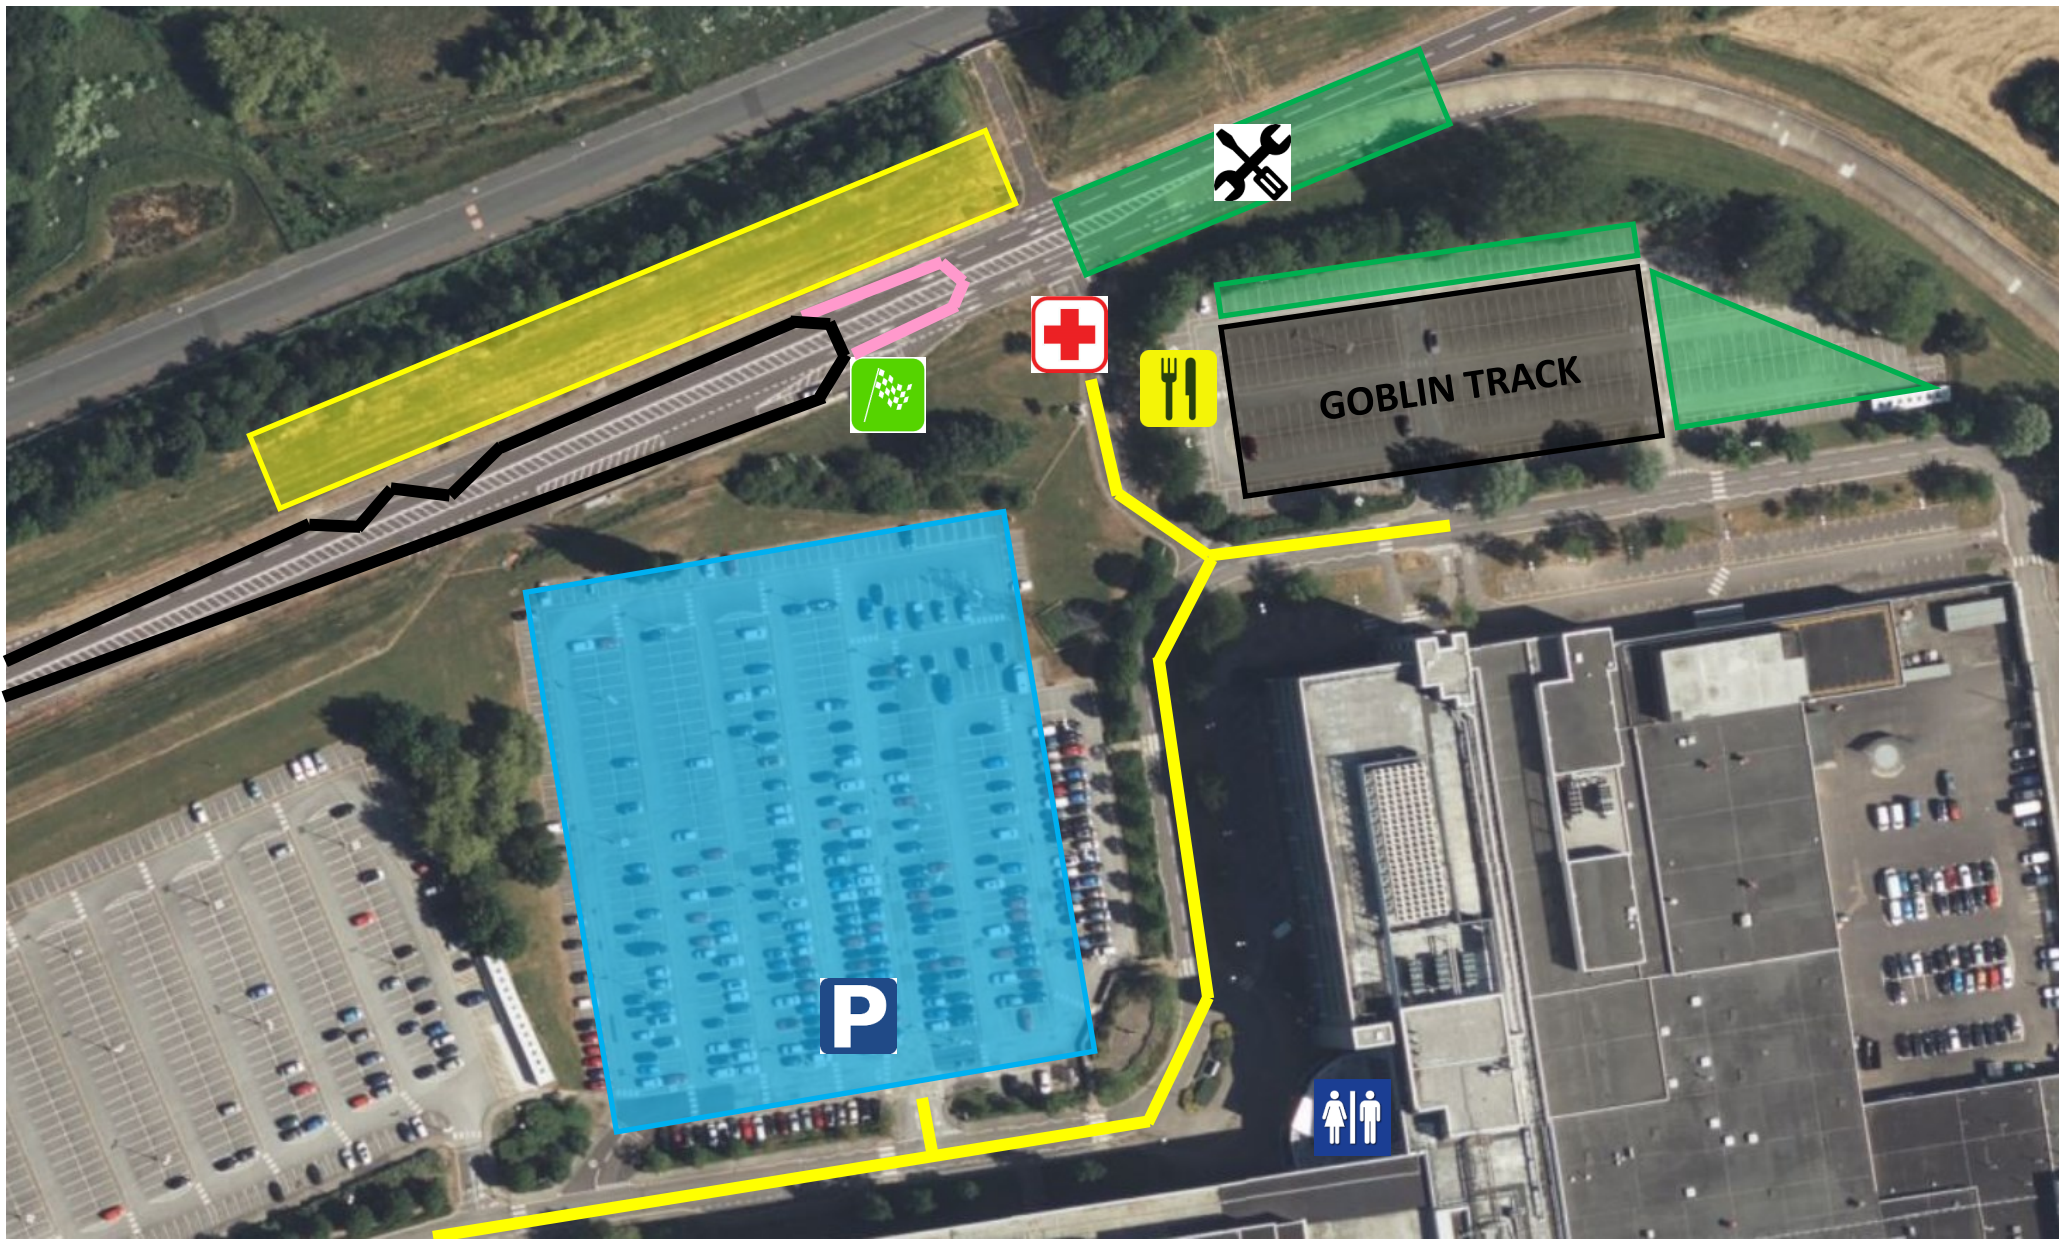

Main Gate

On Site Route

F24 Track

Parking Attendant

Do Not Cross

Goblin Area

- | | | | | |
|---|---|--|--|--|
|  Parking |  Toilets |  Race Admin |  Paddocks |  Scrutineering |
|  Catering |  Track |  First Aid |  Pit Lane |  Spectator Zone |
|  On Site Route | | | | |